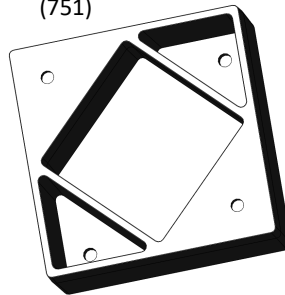

Aug 2020

**34 mm STEEL FRAME GROMMET**  
**THERMAL BLOCK (aka TRUSS BLOCK)**  
**ID TAG**  
**35 mm G CLAMP**

**34mm Steel Frame Grommet**

(747)

INSTALLATION:

KOV-S.F.GROMMET BLACK

1500 per carton – loose

Fits Into 0.5 to 3 mm light gauge steel framing  
Hole Diameter: 34.1 MM

KOV-S.F.GROMMET BK500

1500 per carton – Bagged in 500s

Material: Plastic  
Pack Quantity: 1500  
Pack Weight: 5.5 kg  
Pack Dimensions: 0.041 m3

Alternative colours (MOQ 40,000) and pack quantities available on request

**Thermal Block 89 x 89 x 35 mm**

(751)

INSTALLATION:

KOV-0001 BLACK

Material: Plastic  
Pack Quantity: 150  
Pack Weight: 5.8 kg  
Pack Dimensions: 0.026 m3

light gauge steel framing

Height: 35 MM

(aka. Truss Block)

50.6 MM x 63 MM  
Hole Size: 10 MM

Alternative colours and pack quantities available on request

**35 MM G CLAMP**

(537)

OPENING: 35 MM

KOV-4001 WHITE

Material: Plastic  
Pack Quantity: 150  
Pack Weight: 12 kg  
Pack Dimensions: 0.026 m3