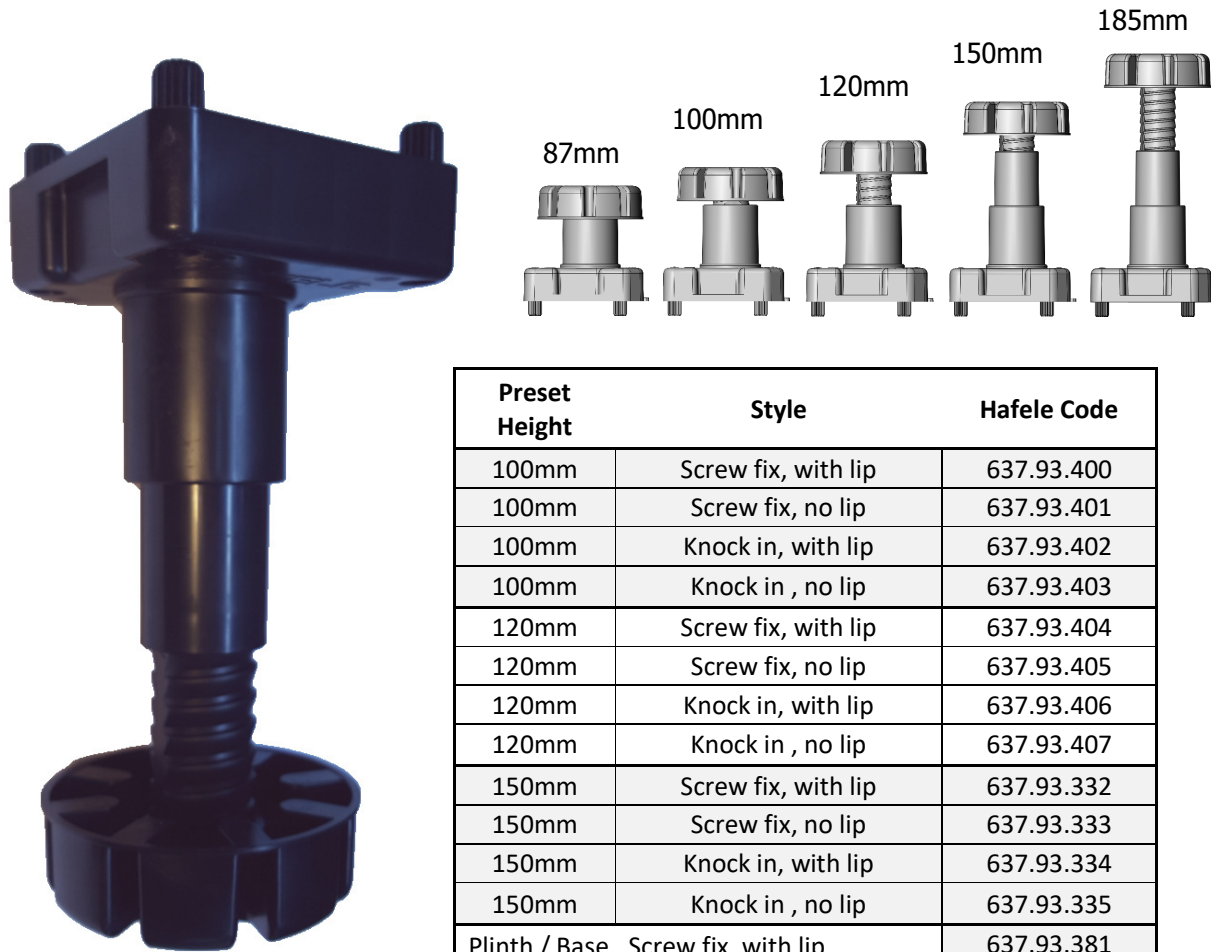

## Koves 'Smart Leg' Base Cabinet Leveller

*Manufactured in New Zealand*

*Distributed exclusively by: Häfele New Zealand and Häfele Australia,*

**The height of each Smartleg, is fully adjustable: from 87 mm to 185 mm**

Preset Height	Style	Hafele Code
100mm	Screw fix, with lip	637.93.400
100mm	Screw fix, no lip	637.93.401
100mm	Knock in, with lip	637.93.402
100mm	Knock in , no lip	637.93.403
120mm	Screw fix, with lip	637.93.404
120mm	Screw fix, no lip	637.93.405
120mm	Knock in, with lip	637.93.406
120mm	Knock in , no lip	637.93.407
150mm	Screw fix, with lip	637.93.332
150mm	Screw fix, no lip	637.93.333
150mm	Knock in, with lip	637.93.334
150mm	Knock in , no lip	637.93.335
Plinth / Base, Screw fix, with lip		637.93.381
Plinth / Base, knock in, no lip		637.93.382
Plinth / Base, Screw fix, no lip		637.93.383
Plinth / Base, Knock in, no lip		637.93.384
Plinth Clip Universal 1 part		637.93.370

Registered Design

Universal Plinth Clip,  
Is supplied with screw fix  
and groove mount fittings  
Hafele code: 637.93.370